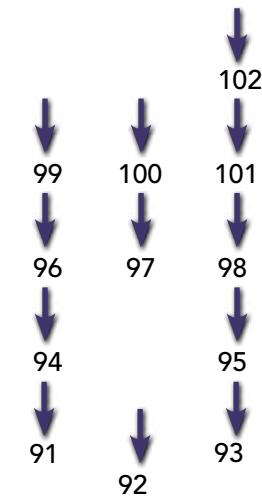

**Front Cool  
R51**

RGB: 79%, 72%, 89%  
RGB (255): 201, 184, 227  
HSV: 264, 19, 89

**Top  
12-020**

See scroll sheet for RGB/HSV

**High Side - SR  
Seachanger**

**Top Night Blue  
R385**

RGB: 5%, 0%, 57%  
RGB (255): 13, 0, 145  
HSV: 245, 100, 56

**High Side - SL  
S4 LED Lustr+**

**Top (Act III)  
12-020**

See scroll sheet for RGB/HSV

**Night Blue (Act III)  
R385**

RGB: 5%, 0%, 57%  
RGB (255): 13, 0, 145  
HSV: 245, 100, 56

**VL 1100 Spot**

**VL 3500 Spot**

Front	201	241	202	242	203	243	204	244	205	245
Back	221	261	222	262	223	263	224	264	225	265
Front	211	251	212	252	213	253	214	254	215	255
Back	231	271	232	272	233	273	234	274	235	275
	Act I Act II	Act III	Act I Act II	Act III	Act I Act II	Act III	Act I Act II	Act III	Act I Act II	Act III