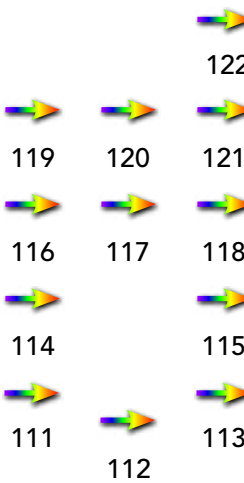

L'etoile - LD: Evan Shimizu

Magic Sheet

**Front Warm  
G340**

RGB: 98%, 84%, 74%  
RGB (255): 250, 214, 189  
HSV: 24, 24, 98

**Flat Front Rose  
G155**

RGB: 98%, 79%, 89%  
RGB (255): 250, 201, 227  
HSV: 328, 19, 98

**Front Cool  
R51**

RGB: 79%, 72%, 89%  
RGB (255): 201, 184, 227  
HSV: 264, 19, 89

**Top  
12-020**

See scroll sheet for RGB/HSV

**High Side - SR  
Seachanger**

**Top Night Blue  
R385**

RGB: 5%, 0%, 57%  
RGB (255): 13, 0, 145  
HSV: 245, 100, 56

**High Side - SL  
S4 LED Lustr+**

**Top (Act III)  
12-020**

See scroll sheet for RGB/HSV

**Night Blue (Act III)  
R385**

RGB: 5%, 0%, 57%  
RGB (255): 13, 0, 145  
HSV: 245, 100, 56

**VL 1100 Spot**

**VL 3500 Spot**

Front	201	241	202	242	203	243	204	244	205	245
Back	221	261	222	262	223	263	224	264	225	265
Front	211	251	212	252	213	253	214	254	215	255
Back	231	271	232	272	233	273	234	274	235	275
	Act I Act II	Act III	Act I Act II	Act III	Act I Act II	Act III	Act I Act II	Act III	Act I Act II	Act III