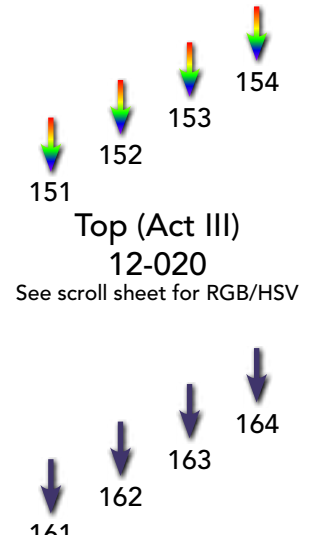

**Front Cool  
R51**

RGB: 79%, 72%, 89%  
RGB (255): 201, 184, 227  
HSV: 264, 19, 89

**Top  
12-020**

See scroll sheet for RGB/HSV

**High Side - SR  
Seachanger**

**Top Night Blue  
R385**

RGB: 5%, 0%, 57%  
RGB (255): 13, 0, 145  
HSV: 245, 100, 56

**High Side - SL  
S4 LED Lustr+**

**Top (Act III)  
12-020**

See scroll sheet for RGB/HSV

**Night Blue (Act III)  
R385**

RGB: 5%, 0%, 57%  
RGB (255): 13, 0, 145  
HSV: 245, 100, 56

**VL 1100 Spot**

**VL 3500 Spot**

**Front Warm  
G340**

RGB: 98%, 84%, 74%  
RGB (255): 250, 214, 189  
HSV: 24, 24, 98

**Leaf Texture  
L138**

RGB: 73%, 96%, 61%  
RGB (255): 186, 245, 156  
HSV: 100, 36, 96

- 191 - Chair Special (R27)
- 192 - Clock Special (L202)
- 193 - Clock Special (L202)
- 194 - Audience Fill SR (G155)
- 195 - Audience Fill SL (G155)
- 196 - Deck Shadows
- 197 - Deck Shadows
- 281 - Chandelier
- 282 - Streetlight
- 283 - Streetlight
- 284 - Streetlight
- 401-404 - Curtain Warmers
- 411 - Conductor
- 491 - Spot Run lights
- 500 - House Lights
- 556 - Star Drop

Front	201	241	202	242	203	243	204	244	205	245
Back	221	261	222	262	223	263	224	264	225	265
Front	211	251	212	252	213	253	214	254	215	255
Back	231	271	232	272	233	273	234	274	235	275
	Act I Act II	Act III	Act I Act II	Act III	Act I Act II	Act III	Act I Act II	Act III	Act I Act II	Act III