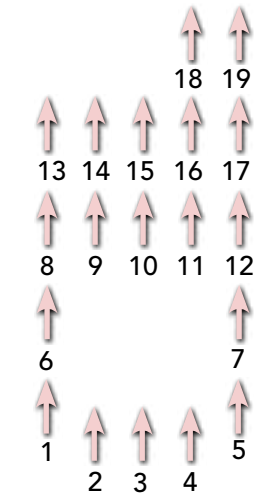

L'etoile - LD: Evan Shimizu

Magic Sheet

**Front Warm  
G340**

RGB: 98%, 84%, 74%  
RGB (255): 250, 214, 189  
HSV: 24, 24, 98

**Flat Front Rose  
G155**

RGB: 98%, 79%, 89%  
RGB (255): 250, 201, 227  
HSV: 328, 19, 98

**Front Cool  
R51**

RGB: 79%, 72%, 89%  
RGB (255): 201, 184, 227  
HSV: 264, 19, 89

**Top  
12-020**

See scroll sheet for RGB/HSV

**High Side - SR  
Seachanger**

**Top Night Blue  
R385**

RGB: 5%, 0%, 57%  
RGB (255): 13, 0, 145  
HSV: 245, 100, 56

**High Side - SL  
S4 LED Lustr+**

**Top (Act III)  
12-020**

See scroll sheet for RGB/HSV

**Night Blue (Act III)  
R385**

RGB: 5%, 0%, 57%  
RGB (255): 13, 0, 145  
HSV: 245, 100, 56

**VL 1100 Spot**

**VL 3500 Spot**

Front	201	241	202	242	203	243	204	244	205	245
Back	221	261	222	262	223	263	224	264	225	265
Front	211	251	212	252	213	253	214	254	215	255
Back	231	271	232	272	233	273	234	274	235	275
	Act I Act II	Act III	Act I Act II	Act III	Act I Act II	Act III	Act I Act II	Act III	Act I Act II	Act III