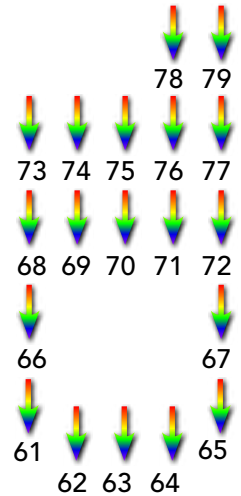

L'etoile - LD: Evan Shimizu

Magic Sheet

**Front Warm  
G340**

RGB: 98%, 84%, 74%  
RGB (255): 250, 214, 189  
HSV: 24, 24, 98

**Flat Front Rose  
G155**

RGB: 98%, 79%, 89%  
RGB (255): 250, 201, 227  
HSV: 328, 19, 98

**Front Cool  
R51**

RGB: 79%, 72%, 89%  
RGB (255): 201, 184, 227  
HSV: 264, 19, 89

**Top  
12-020**

See scroll sheet for RGB/HSV

**High Side - SR  
Seachanger**

**Top Night Blue  
R385**

RGB: 5%, 0%, 57%  
RGB (255): 13, 0, 145  
HSV: 245, 100, 56

**High Side - SL  
S4 LED Lustr+**

**Top (Act III)  
12-020**

See scroll sheet for RGB/HSV

**Night Blue (Act III)  
R385**

RGB: 5%, 0%, 57%  
RGB (255): 13, 0, 145  
HSV: 245, 100, 56

**VL 1100 Spot**

**VL 3500 Spot**

Front	201	241	202	242	203	243	204	244	205	245
Back	221	261	222	262	223	263	224	264	225	265
Front	211	251	212	252	213	253	214	254	215	255
Back	231	271	232	272	233	273	234	274	235	275
	Act I Act II	Act III	Act I Act II	Act III	Act I Act II	Act III	Act I Act II	Act III	Act I Act II	Act III