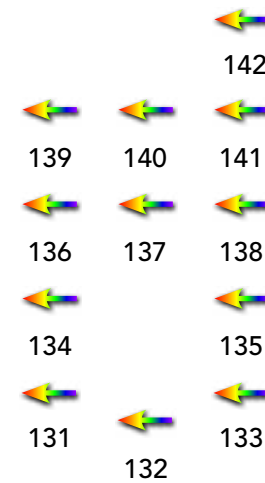

**Front Cool  
R51**

RGB: 79%, 72%, 89%  
RGB (255): 201, 184, 227  
HSV: 264, 19, 89

**Top  
12-020**

See scroll sheet for RGB/HSV

**High Side - SR  
Seachanger**

**Top Night Blue  
R385**

RGB: 5%, 0%, 57%  
RGB (255): 13, 0, 145  
HSV: 245, 100, 56

**High Side - SL  
S4 LED Lustr+**

**Top (Act III)  
12-020**

See scroll sheet for RGB/HSV

**Night Blue (Act III)  
R385**

RGB: 5%, 0%, 57%  
RGB (255): 13, 0, 145  
HSV: 245, 100, 56

**VL 1100 Spot**

**VL 3500 Spot**

Front	201	241	202	242	203	243	204	244	205	245
Back	221	261	222	262	223	263	224	264	225	265
Front	211	251	212	252	213	253	214	254	215	255
Back	231	271	232	272	233	273	234	274	235	275
	Act I Act II	Act III	Act I Act II	Act III	Act I Act II	Act III	Act I Act II	Act III	Act I Act II	Act III