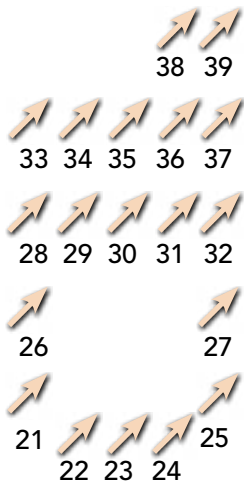

L'etoile - LD: Evan Shimizu

Magic Sheet

**Front Warm  
G340**

RGB: 98%, 84%, 74%  
RGB (255): 250, 214, 189  
HSV: 24, 24, 98

**Flat Front Rose  
G155**

RGB: 98%, 79%, 89%  
RGB (255): 250, 201, 227  
HSV: 328, 19, 98

**Front Cool  
R51**

RGB: 79%, 72%, 89%  
RGB (255): 201, 184, 227  
HSV: 264, 19, 89

**Top  
12-020**

See scroll sheet for RGB/HSV

**High Side - SR  
Seachanger**

**Top Night Blue  
R385**

RGB: 5%, 0%, 57%  
RGB (255): 13, 0, 145  
HSV: 245, 100, 56

**High Side - SL  
S4 LED Lustr+**

**Top (Act III)  
12-020**

See scroll sheet for RGB/HSV

**Night Blue (Act III)  
R385**

RGB: 5%, 0%, 57%  
RGB (255): 13, 0, 145  
HSV: 245, 100, 56

**VL 1100 Spot**

**VL 3500 Spot**

Front	201	241	202	242	203	243	204	244	205	245
Back	221	261	222	262	223	263	224	264	225	265
Front	211	251	212	252	213	253	214	254	215	255
Back	231	271	232	272	233	273	234	274	235	275
	Act I Act II	Act III	Act I Act II	Act III	Act I Act II	Act III	Act I Act II	Act III	Act I Act II	Act III